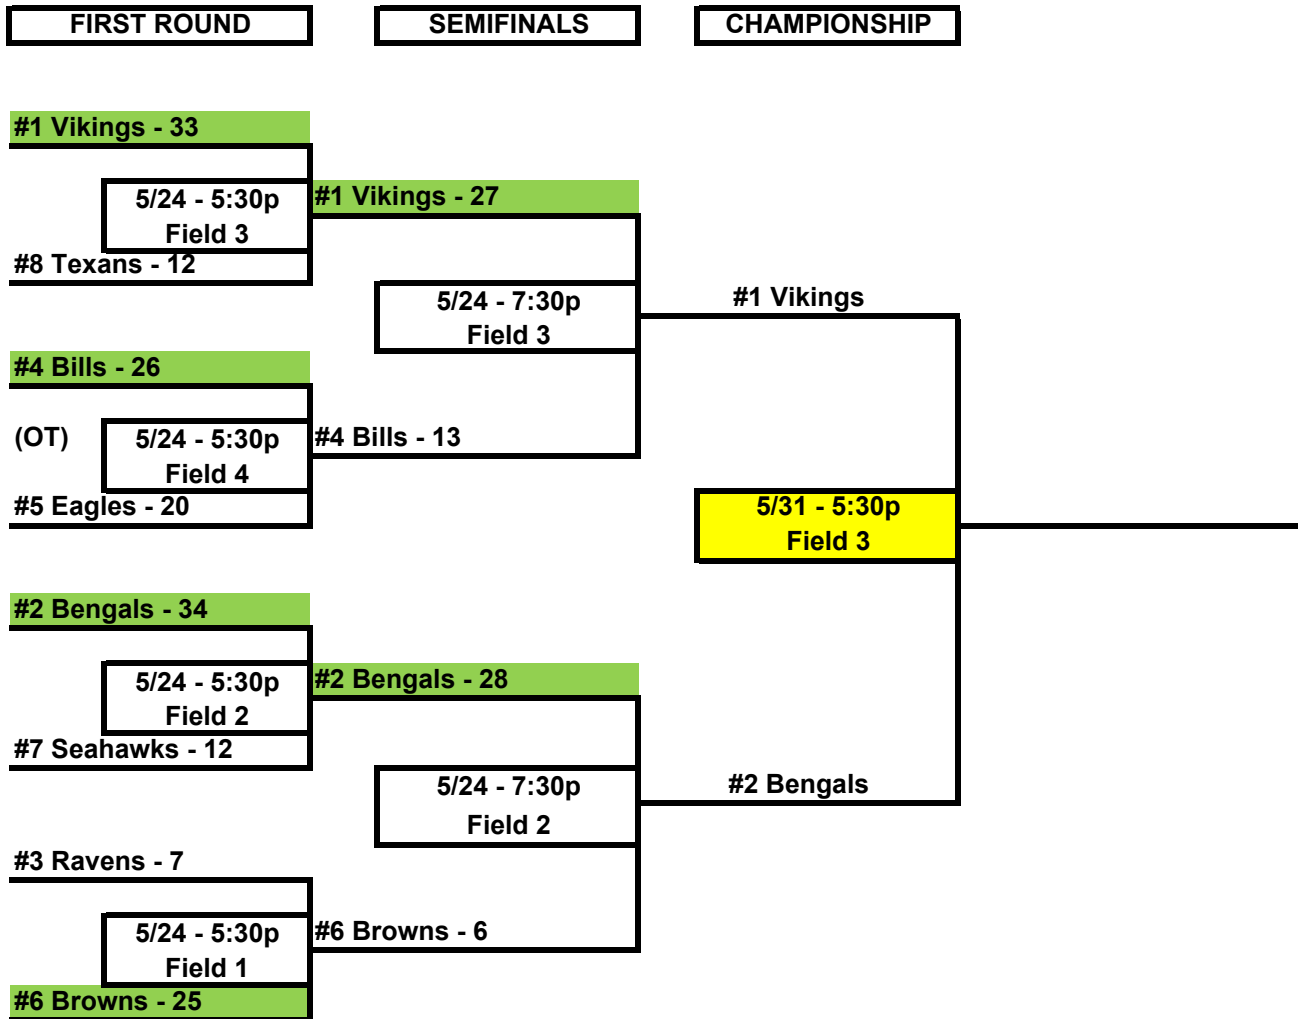

Spring 2024 7-9 Year Old Playoffs

Home Team (Higher Seed) is listed 1st and must wear dark uniform side
 Visitor Team (Lower Seed) is listed 2nd and must wear light uniform side
 * Playoffs are subject to change depending on cancellations and other factors