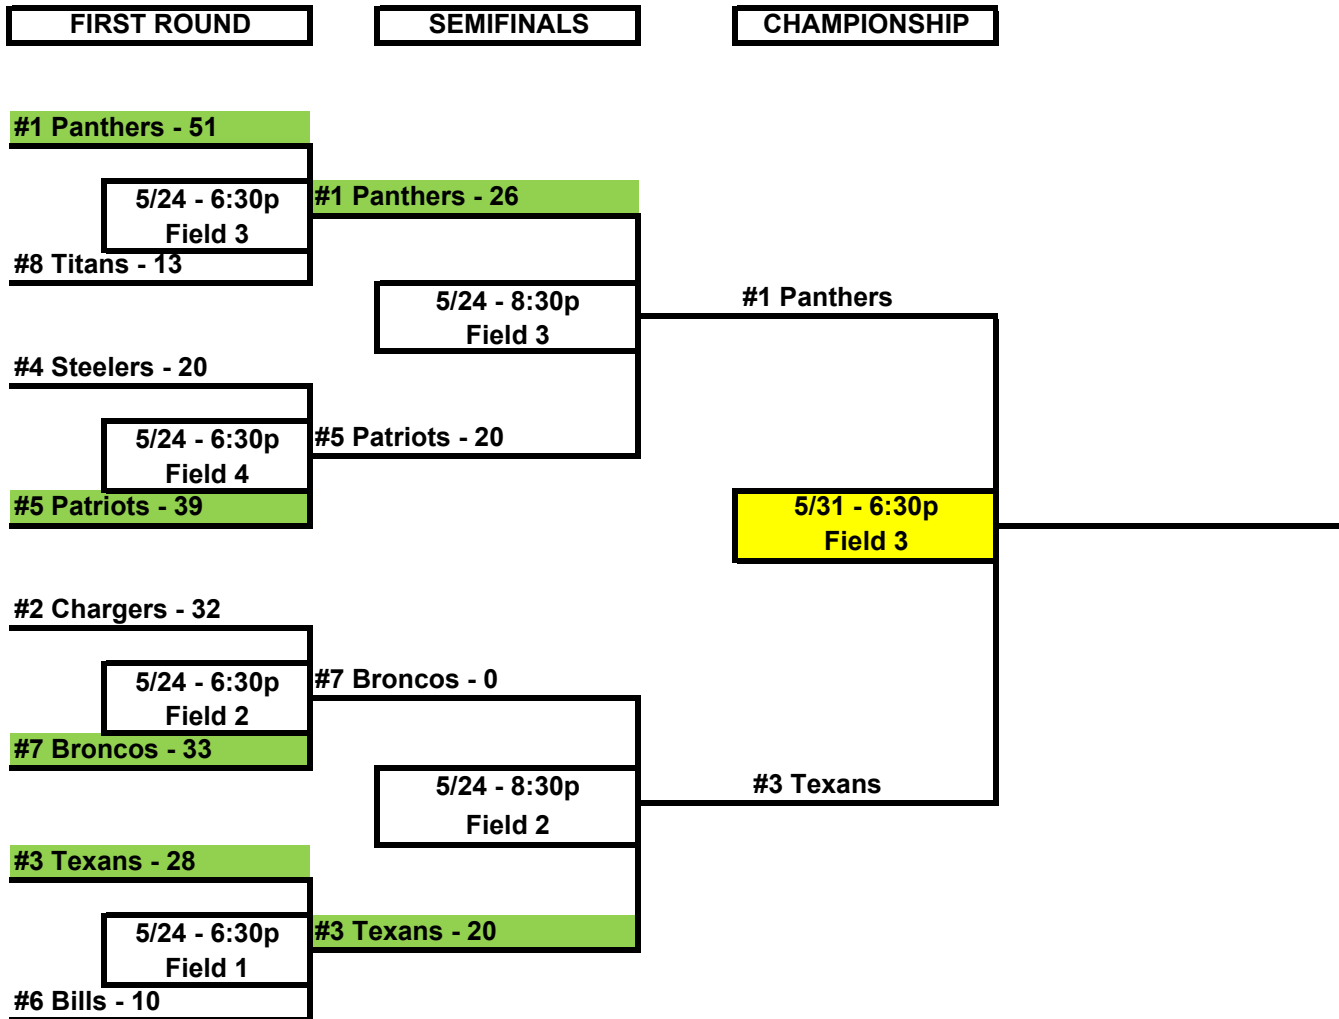

Spring 2024 10-13 Year Old Playoffs

Home Team (Higher Seed) is listed 1st and must wear dark uniform side
 Visitor Team (Lower Seed) is listed 2nd and must wear light uniform side
 * Playoff's are subject to change depending on cancellations and other factors