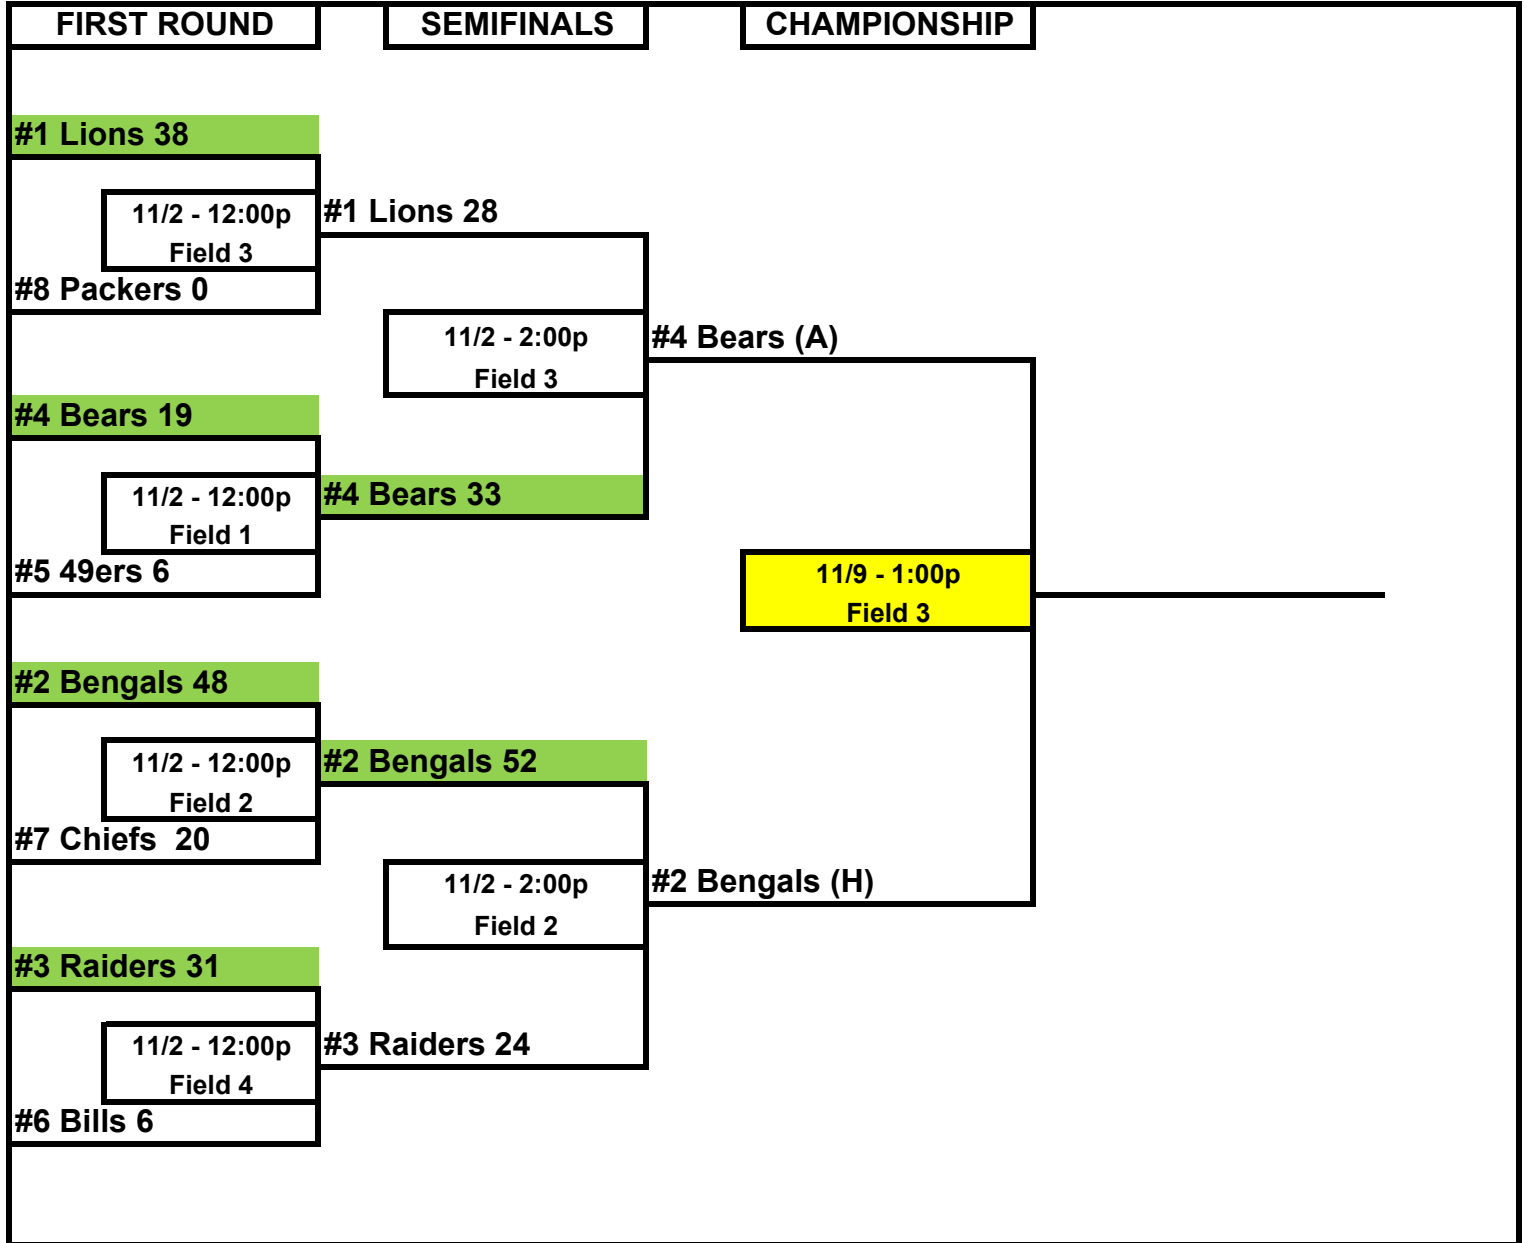

Fall 2024 7-9 Flag Football Playoffs

Home Team (Higher Seed) is listed 1st and must wear dark uniform side
 Visitor Team (Lower Seed) is listed 2nd and must wear light uniform side

* Playoff's are subject to change depending on cancellations and other factors