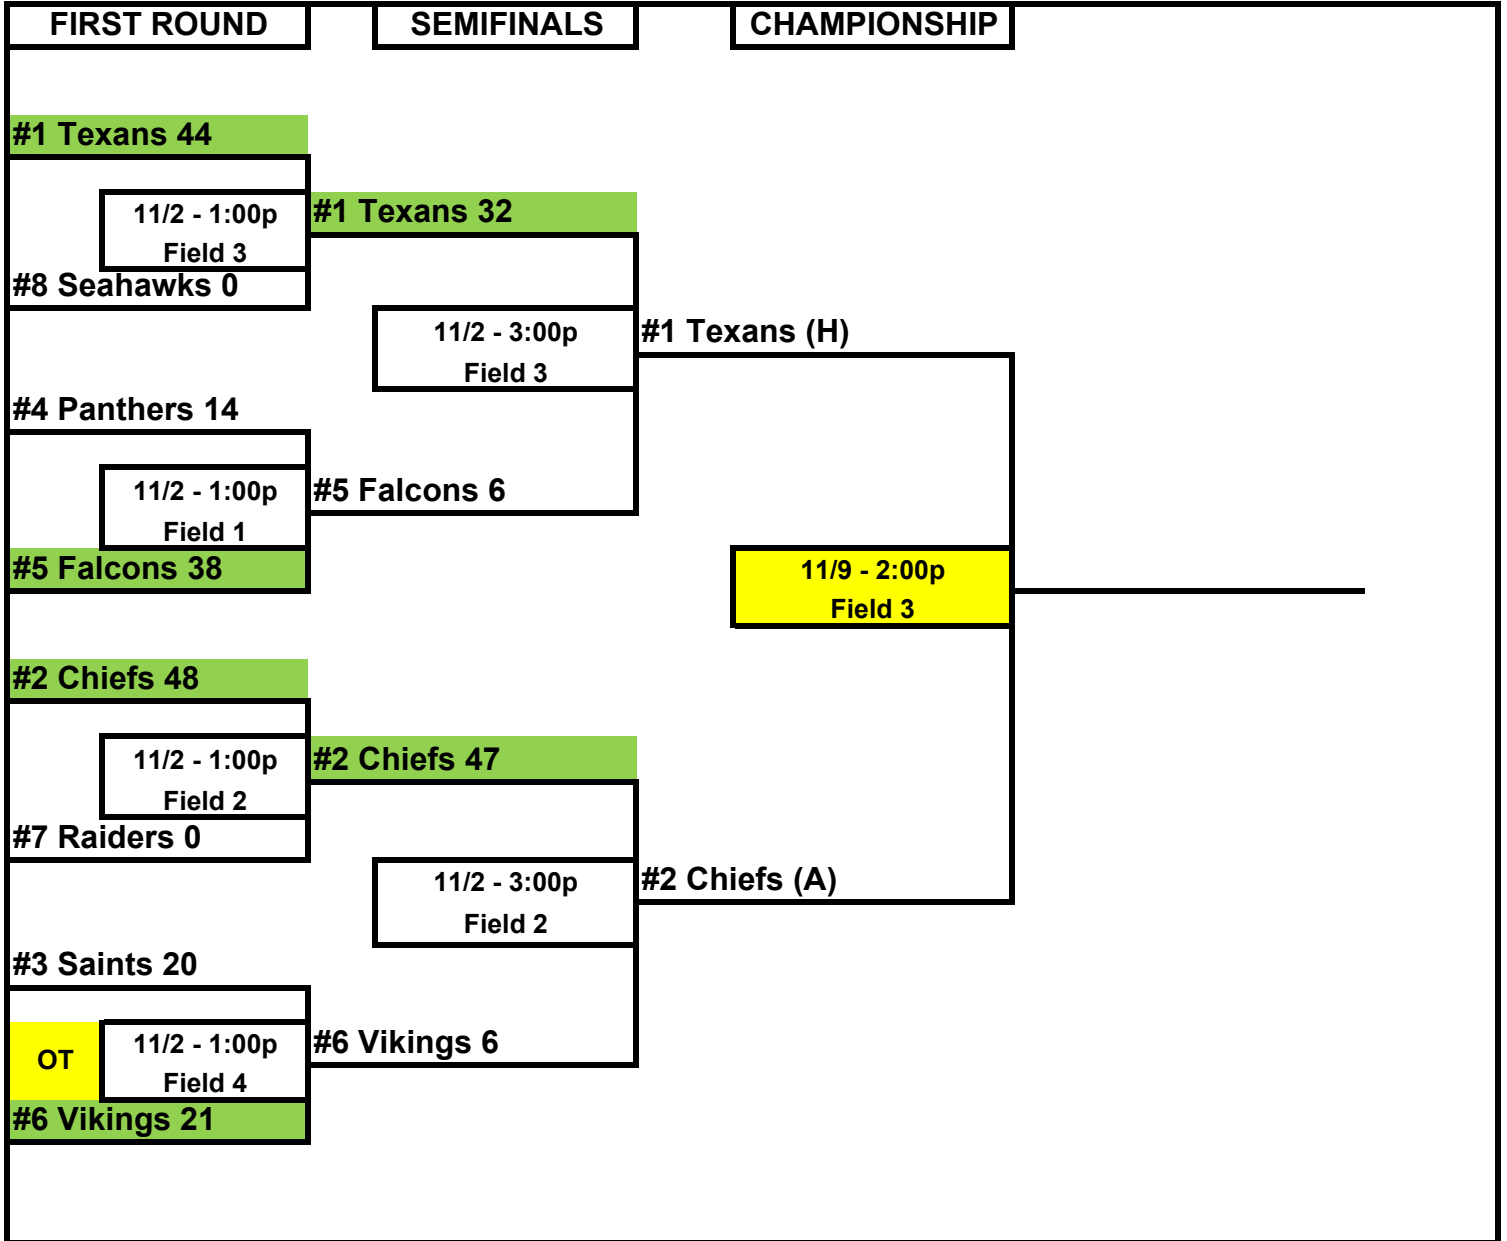

# Fall 2024 10-13 Flag Football Playoffs

Home Team (Higher Seed) is listed 1st and must wear dark uniform side  
 Visitor Team (Lower Seed) is listed 2nd and must wear light uniform side

\* Playoff's are subject to change depending on cancellations and other factors