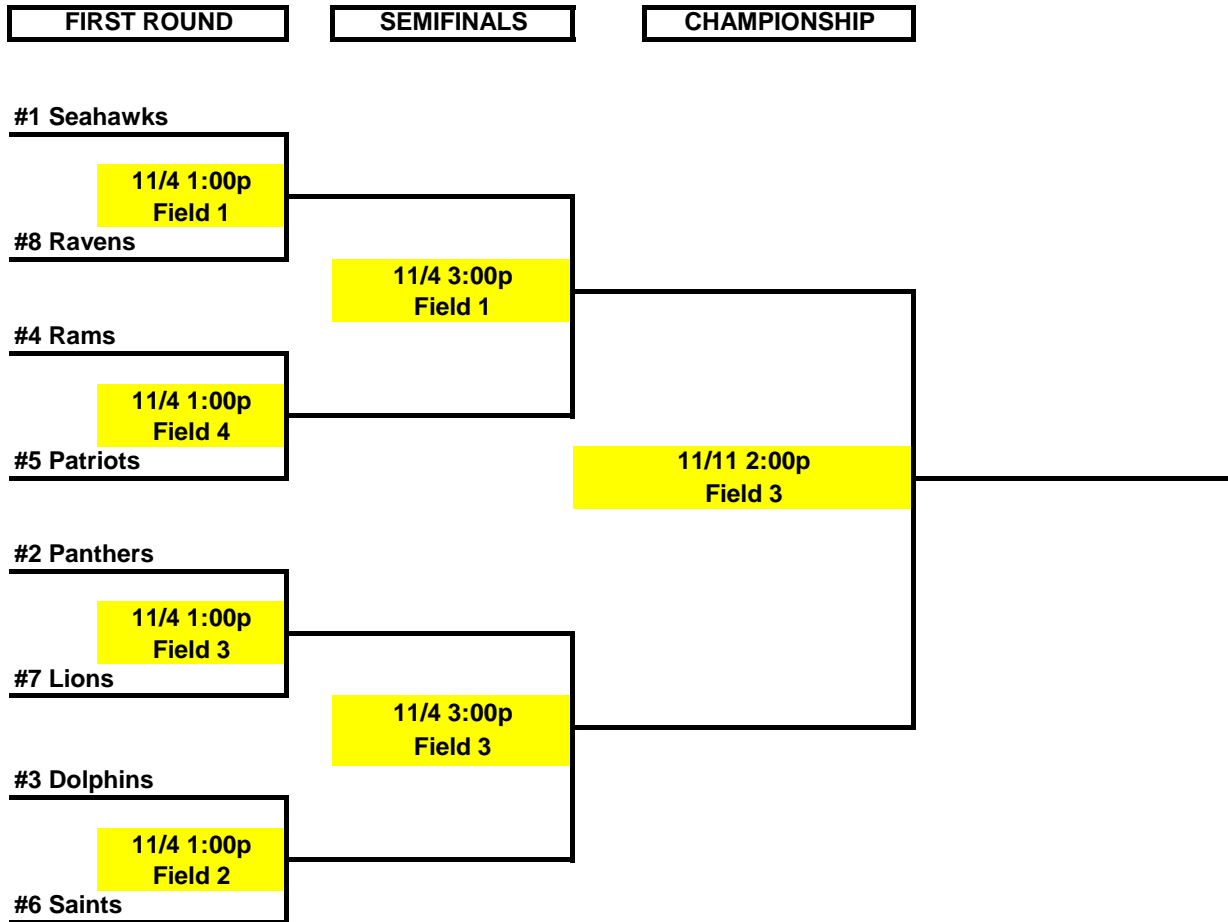

Fall 2023 10-13 Year Olds Playoffs

Home Team (Higher Seed) is listed 1st and must wear dark uniform side
 Visitor Team (Lower Seed) is listed 2nd and must wear white uniform side

* Playoff's are subject to
 change depending on cancellations and other
 factors