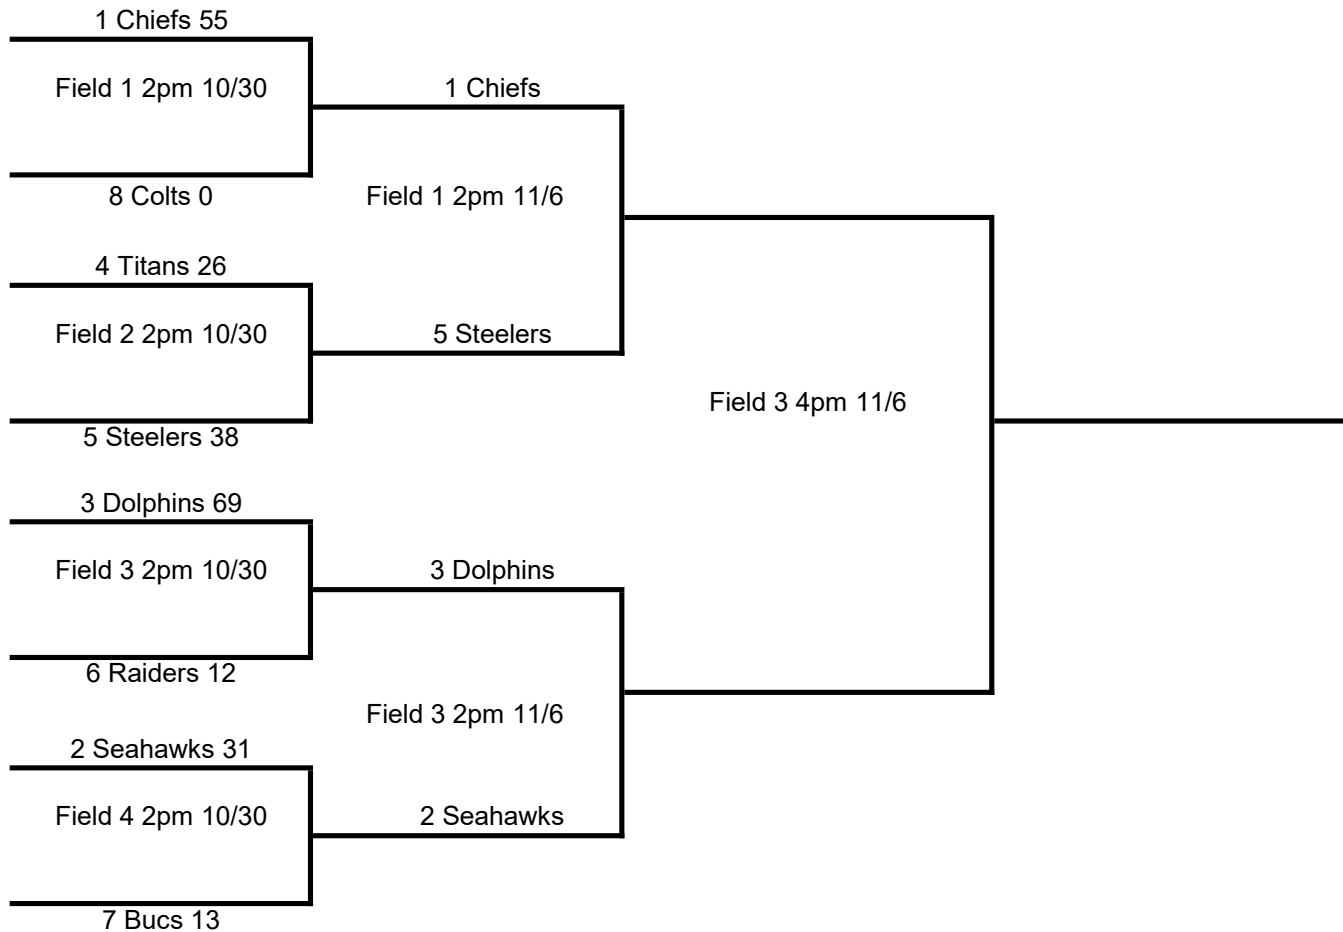

Team	Wins	Losses	Ties	Points For	Points Against	Percentage	Place
Chiefs	6	0	0	310	94		1
Seahawks	5	1	0	201	97		2
Dolphins	5	1	0	235	114		3
Titans	4	2	0	108	125		4
Steelers	3	3	0	204	172		5
Raiders	2	4	0	98	137		6
Bucs	2	4	0	111	146		7
Colts	2	4	0	91	150		8
Patriots	1	5	0	65	236		9
Packers	0	6	0	69	207		10

Tiebreakers are determined by:

1. Head to Head if only 2 teams are tied
2. If more than 2 teams are tied, points against will break the tie (we do not encourage you to run up the score)
3. If teams are still tied after points against, then points for will determine the tie breaker

Top 8 Teams Qualify for Playoffs

Play Off's for the 10-13 Year Olds

Home Team is listed 1st and must wear dark uniform side
Visitor Team is listed 2nd and must wear white uniform side

*** Playoff's are subject to
change depending on cancellations and other
factors**